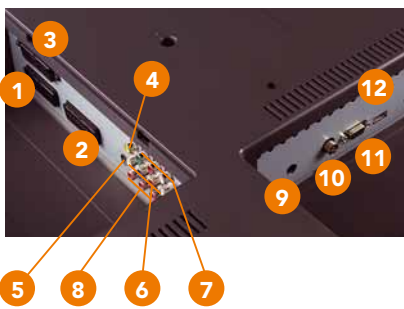

1. SCART 1 - RGB/S-video/CVBS/AUDIO/Canal+ compatible
2. SCART 2 - RGB/S-video/CVBS/AUDIO
3. SCART 3 - RGB/S-video/CVBS/AUDIO
4. CVBS In w/Audio R/L In
5. S-video In w/Audio R/L In
6. Component In w/Audio R/L In
7. CVBS Out
8. Audio R/L Out
9. PC Audio In
10. TV RF In
11. PC-RGB In
12. HDMI In (HDCP)