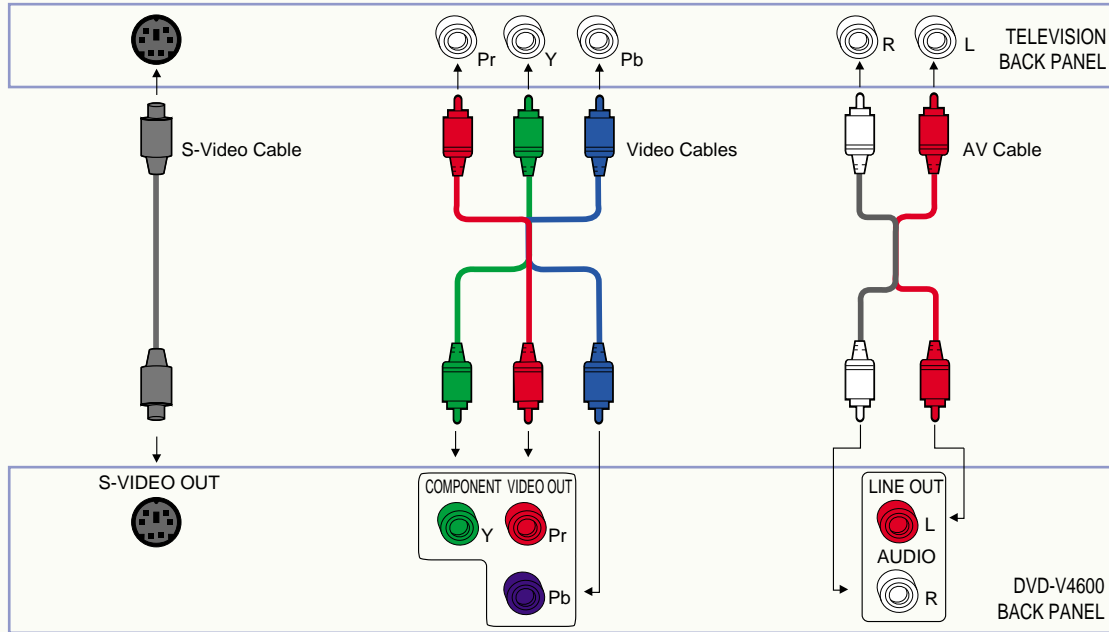

Connecting Your DVD - VCR

Basic TV Video NTSC Connection

Enhanced TV Video Connection

Basic TV Audio Left / Right Connection

Basic Audio Left / Right Connection to Stereo Amplifier

Coaxial Audio Connection to Home Theater System

Analog Audio Out

Digital Audio Out