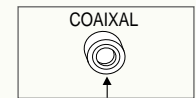

## Coaxial Audio Connection to Home Theater System

2ch Amplifier Audio Input Jacks

Analog Audio Out

Dolby Digital Decoder Digital Audio Input Jack

Digital Audio Out