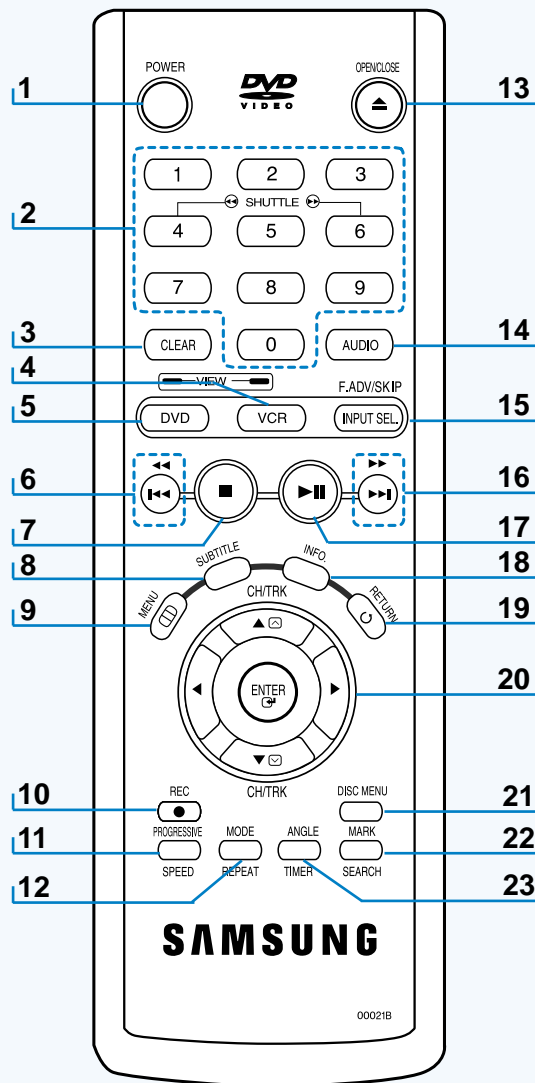

\* Side Two shows all rear panel Video and Audio connections.  
Enjoy your viewing.

## DVD Remote Control Functions Chart

- 1. POWER Button**  
Turns the power on or off.
- 2. NUMBER Buttons**
- 3. CLEAR Button**  
Use to remove menus or status displays from the screen.
- 4. VCR Select Button**
- 5. DVD Select Button**
- 6. REWIND / SKIP BACK Button**
- 7. STOP Button**
- 8. SUBTITLE Button**
- 9. MENU Button**  
Brings up the DVD-Player's setup menu.
- 10. RECORD Button**
- 11. PROGRESSIVE / SPEED Button**
- 12. MODE / REPEAT Button**
- 13. OPEN / CLOSE Button**  
To open and close the disc tray.
- 14. AUDIO Button**  
Use this button to access various audio functions on a disc.
- 15. INPUT SEL. / F.ADV / SKIP Button**
- 16. FAST-FORWARD / SKIP NEXT Button**
- 17. PLAY / PAUSE Button**  
Begin / Pause disc play.
- 18. INFO. Button**  
Displays the current disc mode.
- 19. RETURN Button**  
Returns to a previous menu.
- 20. ENTER / DIRECTION Buttons (UP / DOWN or LEFT / RIGHT Buttons)**  
These buttons function as a toggle switch.
- 21. DISC MENU Button**  
Brings up the Disc menu.
- 22. MARK / SEARCH Button**
- 23. ANGLE / TIMER Button**