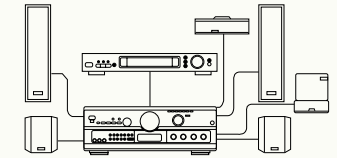

## DVD Remote Control Functions Chart

- 1. POWER Button**  
Turns the power on or off.
- 2. NUMBER Buttons**
- 3. CLEAR Button**  
Use to remove menus or status displays from the screen.
- 4. VCR Select Button**
- 5. DVD Select Button**
- 6. REWIND / SKIP BACK Button**
- 7. STOP Button**
- 8. SUBTITLE Button**
- 9. MENU Button**  
Brings up the DVD-Player's setup menu.
- 10. RECORD Button**
- 11. PROGRESSIVE / SPEED Button**
- 12. MODE / REPEAT Button**
- 13. OPEN / CLOSE Button**  
To open and close the disc tray.
- 14. AUDIO Button**  
Use this button to access various audio functions on a disc.
- 15. INPUT SEL. / F.ADV / SKIP Button**
- 16. FAST-FORWARD / SKIP NEXT Button**
- 17. PLAY / PAUSE Button**  
Begin / Pause disc play.
- 18. INFO. Button**  
Displays the current disc mode.
- 19. RETURN Button**  
Returns to a previous menu.
- 20. ENTER / DIRECTION Buttons (UP / DOWN or LEFT / RIGHT Buttons)**  
These buttons function as a toggle switch.
- 21. DISC MENU Button**  
Brings up the Disc menu.
- 22. MARK / SEARCH Button**
- 23. ANGLE / TIMER Button**

## Basic TV Audio Left / Right Connection

## Basic Audio Left / Right Connection to Stereo Amplifier

## Coaxial Audio Connection to Home Theater System

2ch Amplifier Audio Input Jacks

Analog Audio Out

Dolby Digital Decoder Digital Audio Input Jack

Digital Audio Out