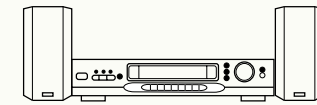

Connecting Your DVD - VCR

Basic TV Video NTSC Connection

Enhanced TV Video Connection

Basic TV Audio Left / Right Connection

Basic Audio Left / Right Connection to Stereo Amplifier

Coaxial Audio Connection to Home Theater System

2ch Amplifier Audio Input Jacks