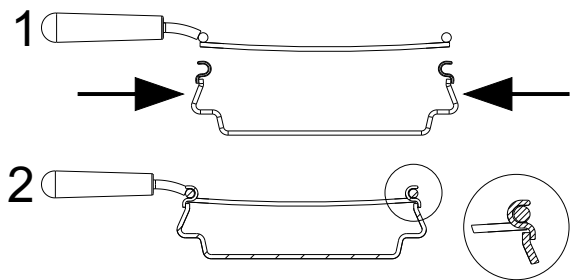

The supporting brackets are adjustable and the rack will fit any size toaster.

Assembly

The diagrams adjacent show the configuration of the supporting brackets for your appropriate size toaster. It is a simple push and clip operation.